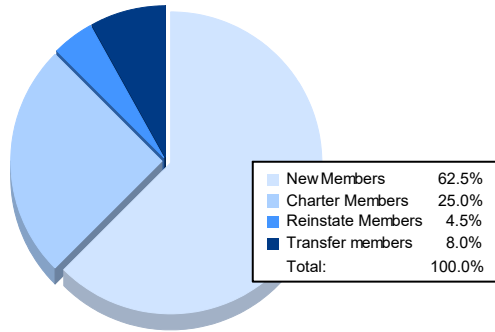

Year	New Clubs	Dropped Clubs	Gain/ Loss Clubs	New Members	Charter Members	Reinstate Members	Transfer Members	Total Member Added	Total Members Dropped	Gain/ Loss Members
2016-2017	0	2	-2	112	0	10	34	156	262	-106
2017-2018	3	1	2	116	79	4	25	224	195	29
2018-2019	3	0	3	94	93	5	10	202	204	-2
2019-2020	1	0	1	110	33	2	17	162	191	-29
2020-2021	1	0	1	55	22	4	7	88	137	-49
<b>Average</b>	<b>2</b>	<b>1</b>	<b>1</b>	<b>97</b>	<b>45</b>	<b>5</b>	<b>19</b>	<b>166</b>	<b>198</b>	<b>-31</b>

### Membership Composition June 2021 Cumulative

### Gender Composition June 2021 Cumulative